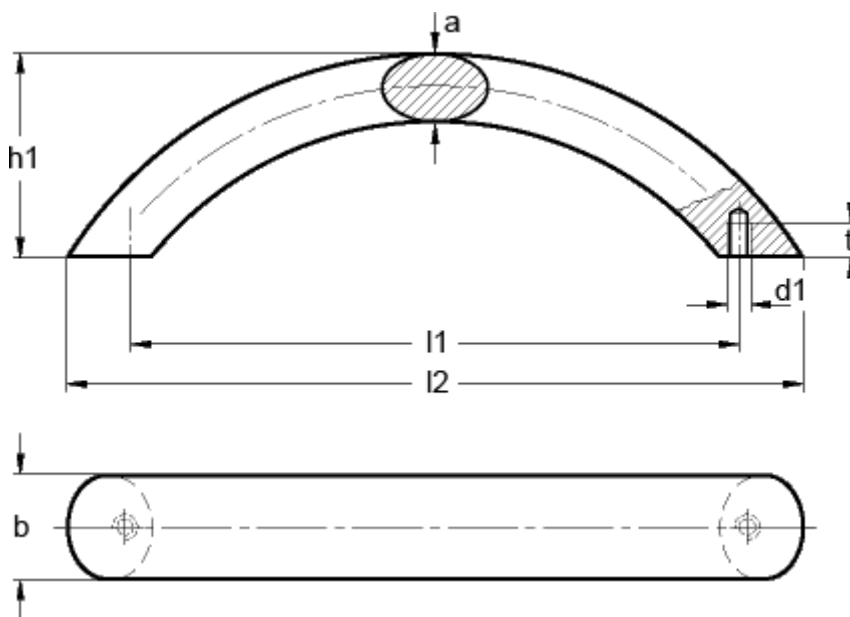

Article number: 20090150

Description: E+G Arch handle GN 565.4-20-160-A-EL

Measures

a	= 13
b	= 20
d1	= M6
h1	= 51
l1	= 160
l2	= 185
t min	= 8.5